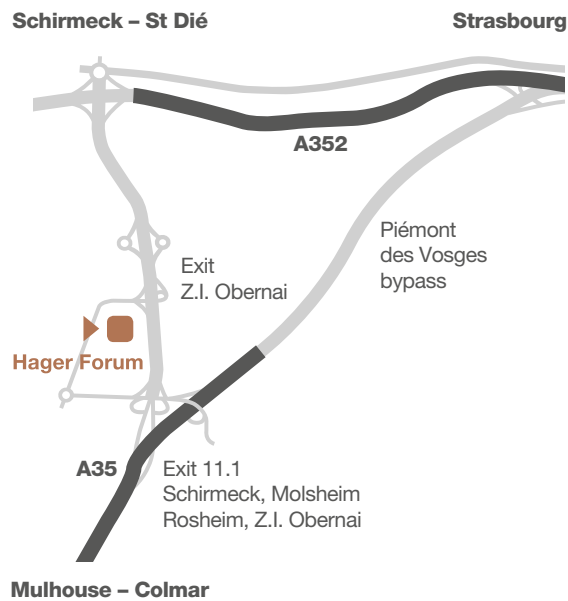

Access plan for private vehicle and visitors' car park

Hager Forum

132 boulevard de l'Europe - BP 3
67215 Obernai Cedex France

+33 3 69 55 62 55

> hagerforum.com

> welcometeam@hagerforum.com

Site map